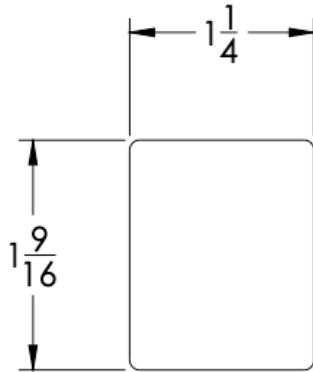

FRONT

SIDE

TOP

Small Rosette

Installation Notes: Center to center hole drilling dimension are same as mentioned in column. Diameter of glass hole for installation is 1/2".

Standard hardware supplied can accommodate glass thicknesses 1/4" to 1/2". Please contact us for custom hardware in case glass thickness exceeds 1/2".

Dimensions in inches

NOTE: Dimensions subject to change without notice.