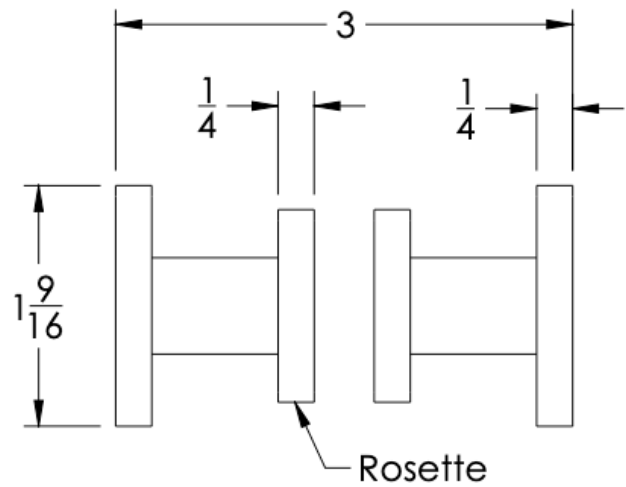

neelnox

LET
THERE
BE **DESIGN.**

FEATURES

- Premium 304 Grade Stainless Steel
- Solid Mount Construction
- Concealed Installation Hardware
- Solid End Cap provided for side opposite to the door for a seamless look

Double Knob shown with a Small Rosette

Small Rosette

COLLECTION RHYME

DOUBLE KNOB

Model	Product	Finishes Available
RHM-KND-GR <u>XX-XX</u>	Double Knob	Multiple finishes available. Over 23 finishes to choose from.

FRONT

SIDE

TOP

Small Rosette

Installation Notes: Center to center hole drilling dimension are same as mentioned in column. Diameter of glass hole for installation is 1/2".

Standard hardware supplied can accommodate glass thicknesses 1/4" to 1/2". Please contact us for custom hardware in case glass thickness exceeds 1/2".