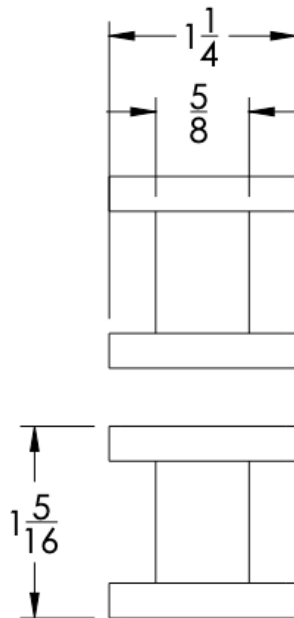

FRONT

SIDE

TOP

Small Rosette

Installation Notes: Center to center hole drilling dimension are same as mentioned in column. Diameter of glass hole for installation is 1/2".

Standard hardware supplied can accommodate glass thicknesses 1/4" to 1/2". Please contact us for custom hardware in case glass thickness exceeds 1/2".

Dimensions in inches

NOTE: Dimensions subject to change without notice.